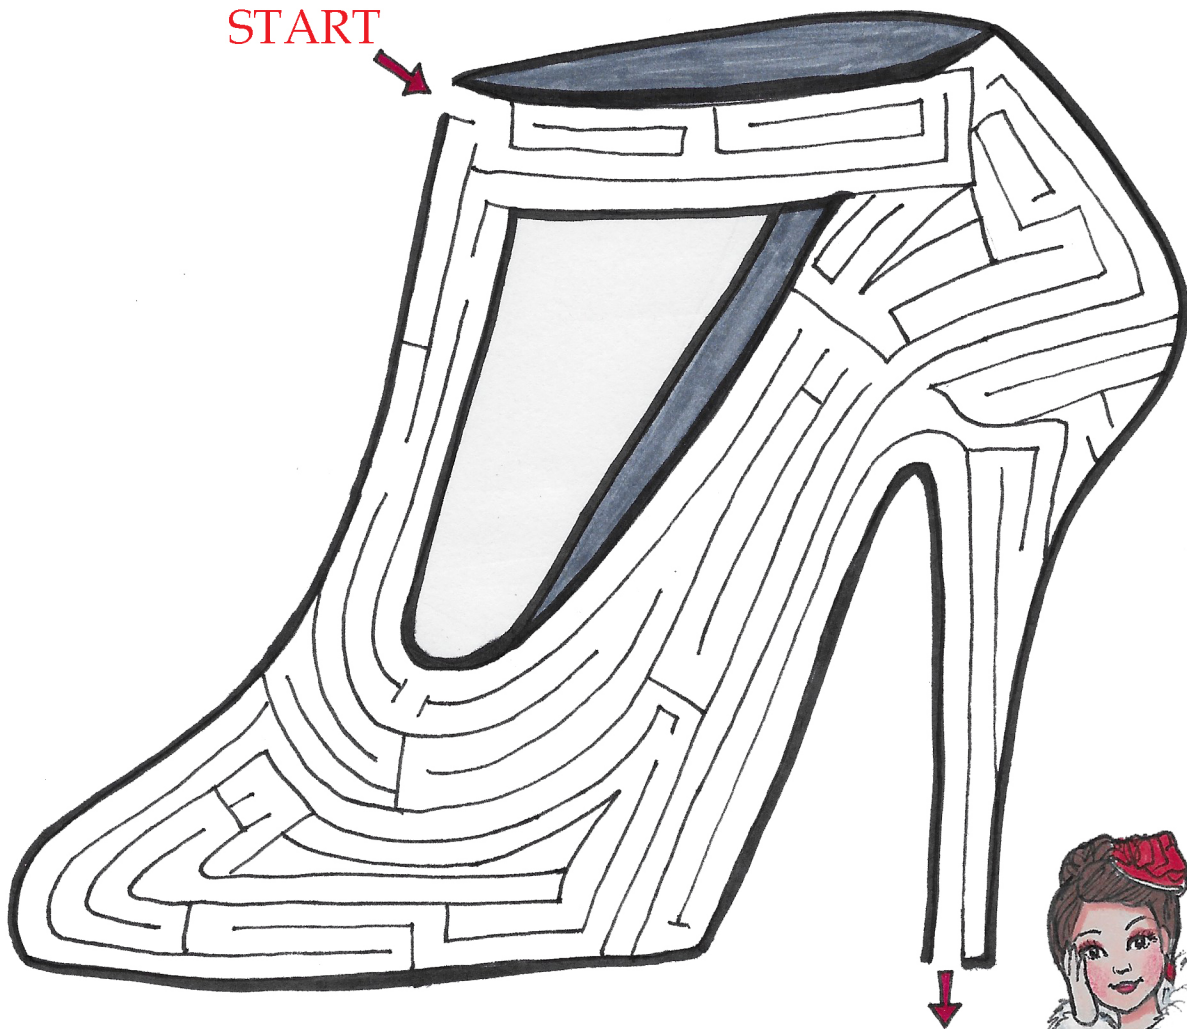

It's Shoe Time!

It's almost time for Grace's "Dollettes" performance, but she still has to strap on her tap shoes! Help Grace find her way through the maze so that she can dance her way through the VDC Christmas Pageant!

FINISH